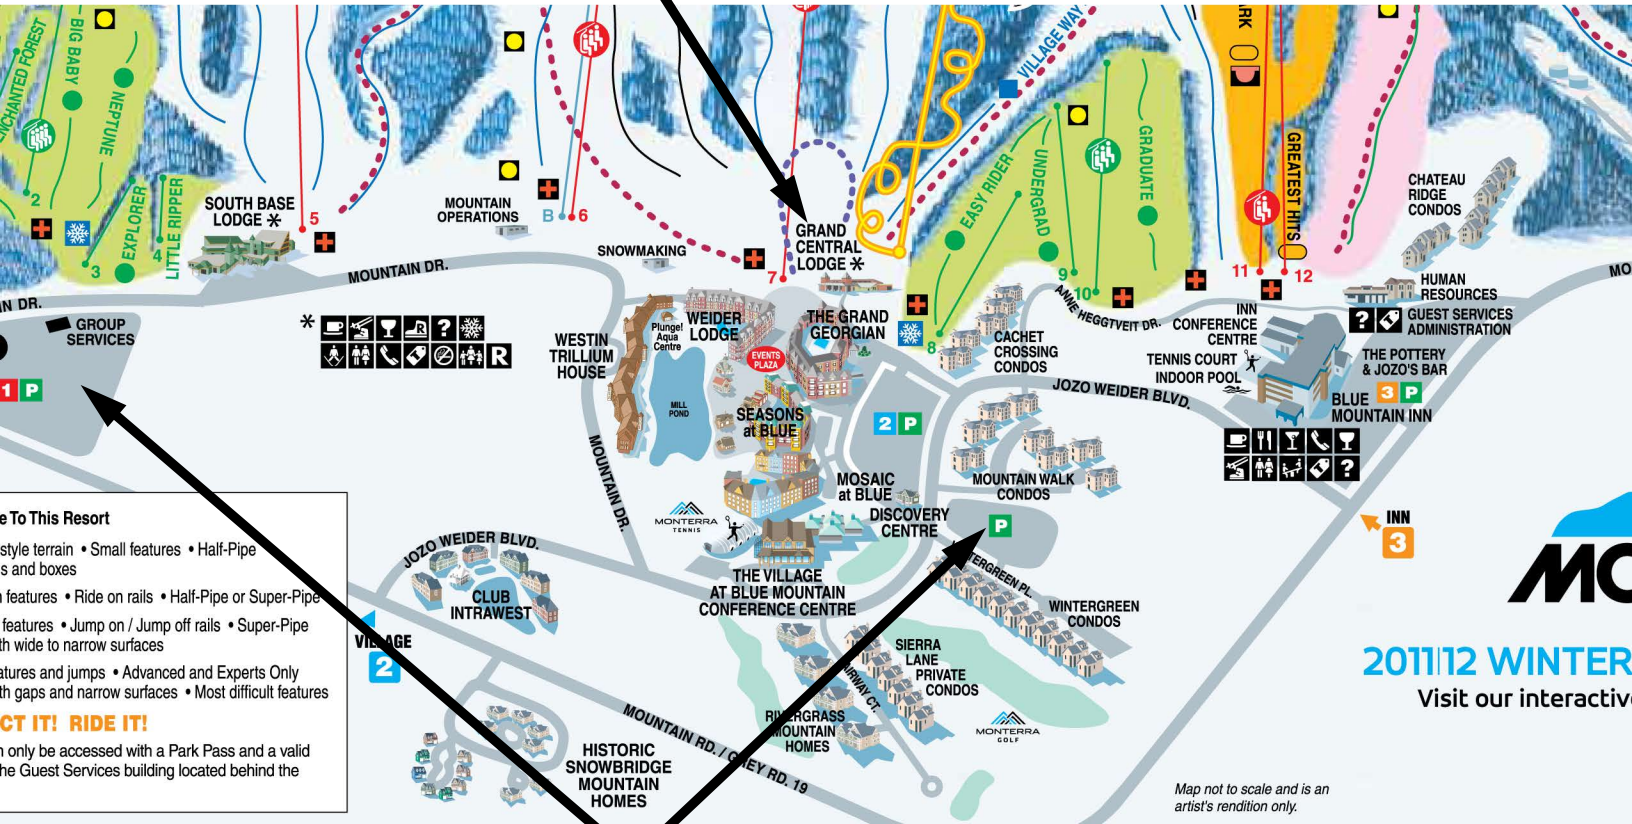

Snowshoe Raid Host Site, Grand Central Lodge in Blue Mountain Village

Snowshoe Raid Participant Parking

GRAND CENTRAL LODGE - Meeting Facilities

After the 9:45am Pre-race briefing teams will walk 1k to the Start Location (more details provided on Race Maps).

Race Kit Pick-Up and Awards will be located in the "Cascade" rooms