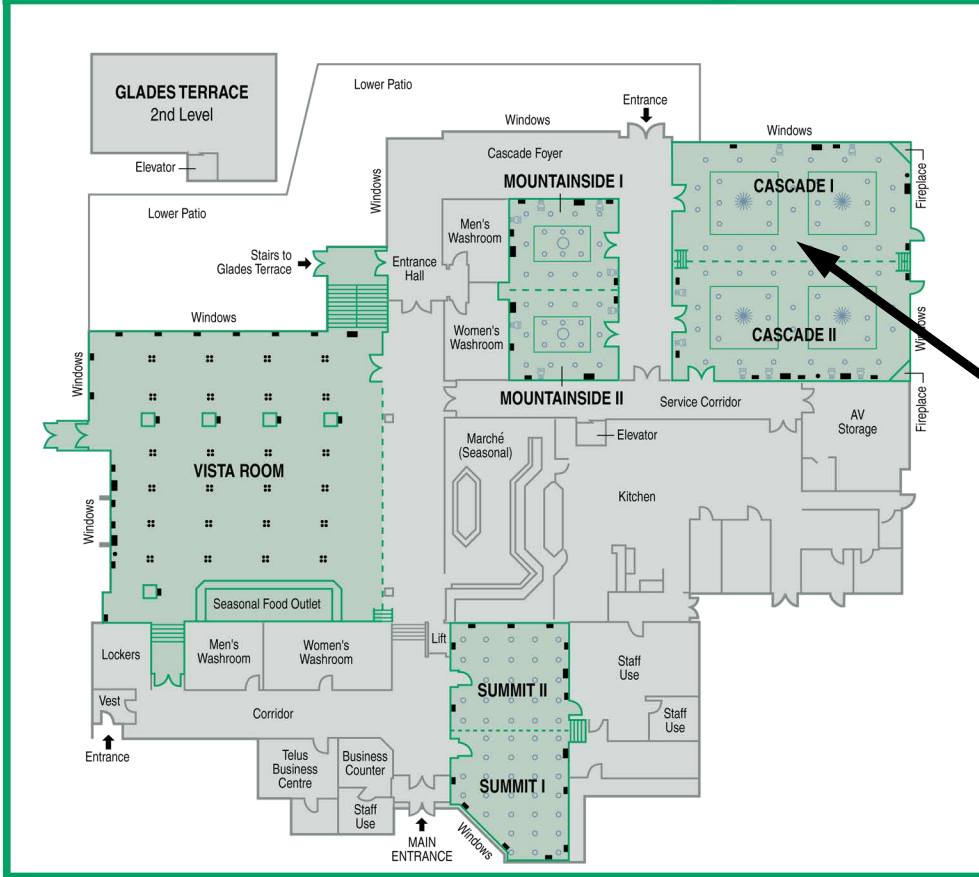

Snowshoe Raid Host Site, Grand Central Lodge in Blue Mountain Village

Snowshoe Raid Participant Parking

GRAND CENTRAL LODGE - Meeting Facilities

After the 9:45am Pre-race briefing teams will walk 1k to the Start Location (more details provided on Race Maps).

Race Kit Pick-Up and Awards will be located in the "Cascade" rooms